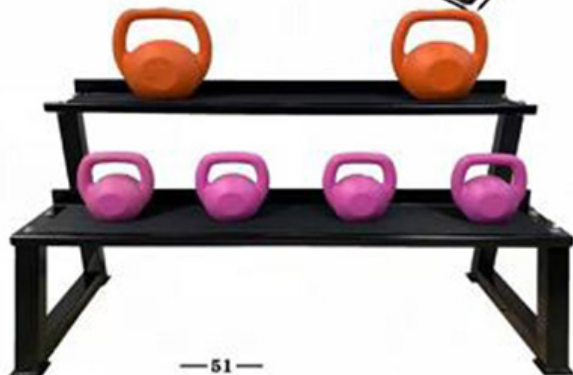

WAKE UP
&
WORKOUT

Physiothérapie

SanaGest

Hex Vinyl Dumbbell

Vinyl Dumbbell

Weight: 1 - 10 Kg
Premium vinyl finish
• All Steel Heads (not cast iron)
Warranty period: 1 year

385chf

Dumbbells rack

Size: 66 x 55 x 125 cm

Weight: 5,95 Kg

8Kg **28chf**

10Kg **35chf**

12Kg **40chf**

Competition kettlebell

Weight: 8 | 10 | 12 Kg

Warranty period: 1 year

195chf

Kettlebell rack

Size: 121 x 53 x 78 cm

Weight: 30 Kg

— 51 —

Adjustable dumbbells

Weight: 24kg - 42kg

24Kg **140chf**

40Kg **195chf**

Adjustable dumbbells

Hand grip length: 13 cm

24 Kg:

- Adjustable weight: 2,5 | 3,5 | 4,5 | 5,5 | 6,5 | 8 | 9 | 10 | 11,5 | 13,5 | 16 | 18 | 20,5 | 22,5 | 24 Kg

- Size: 40 x 21 x 23 cm

- Packing size: 56 x 35 x 30 cm